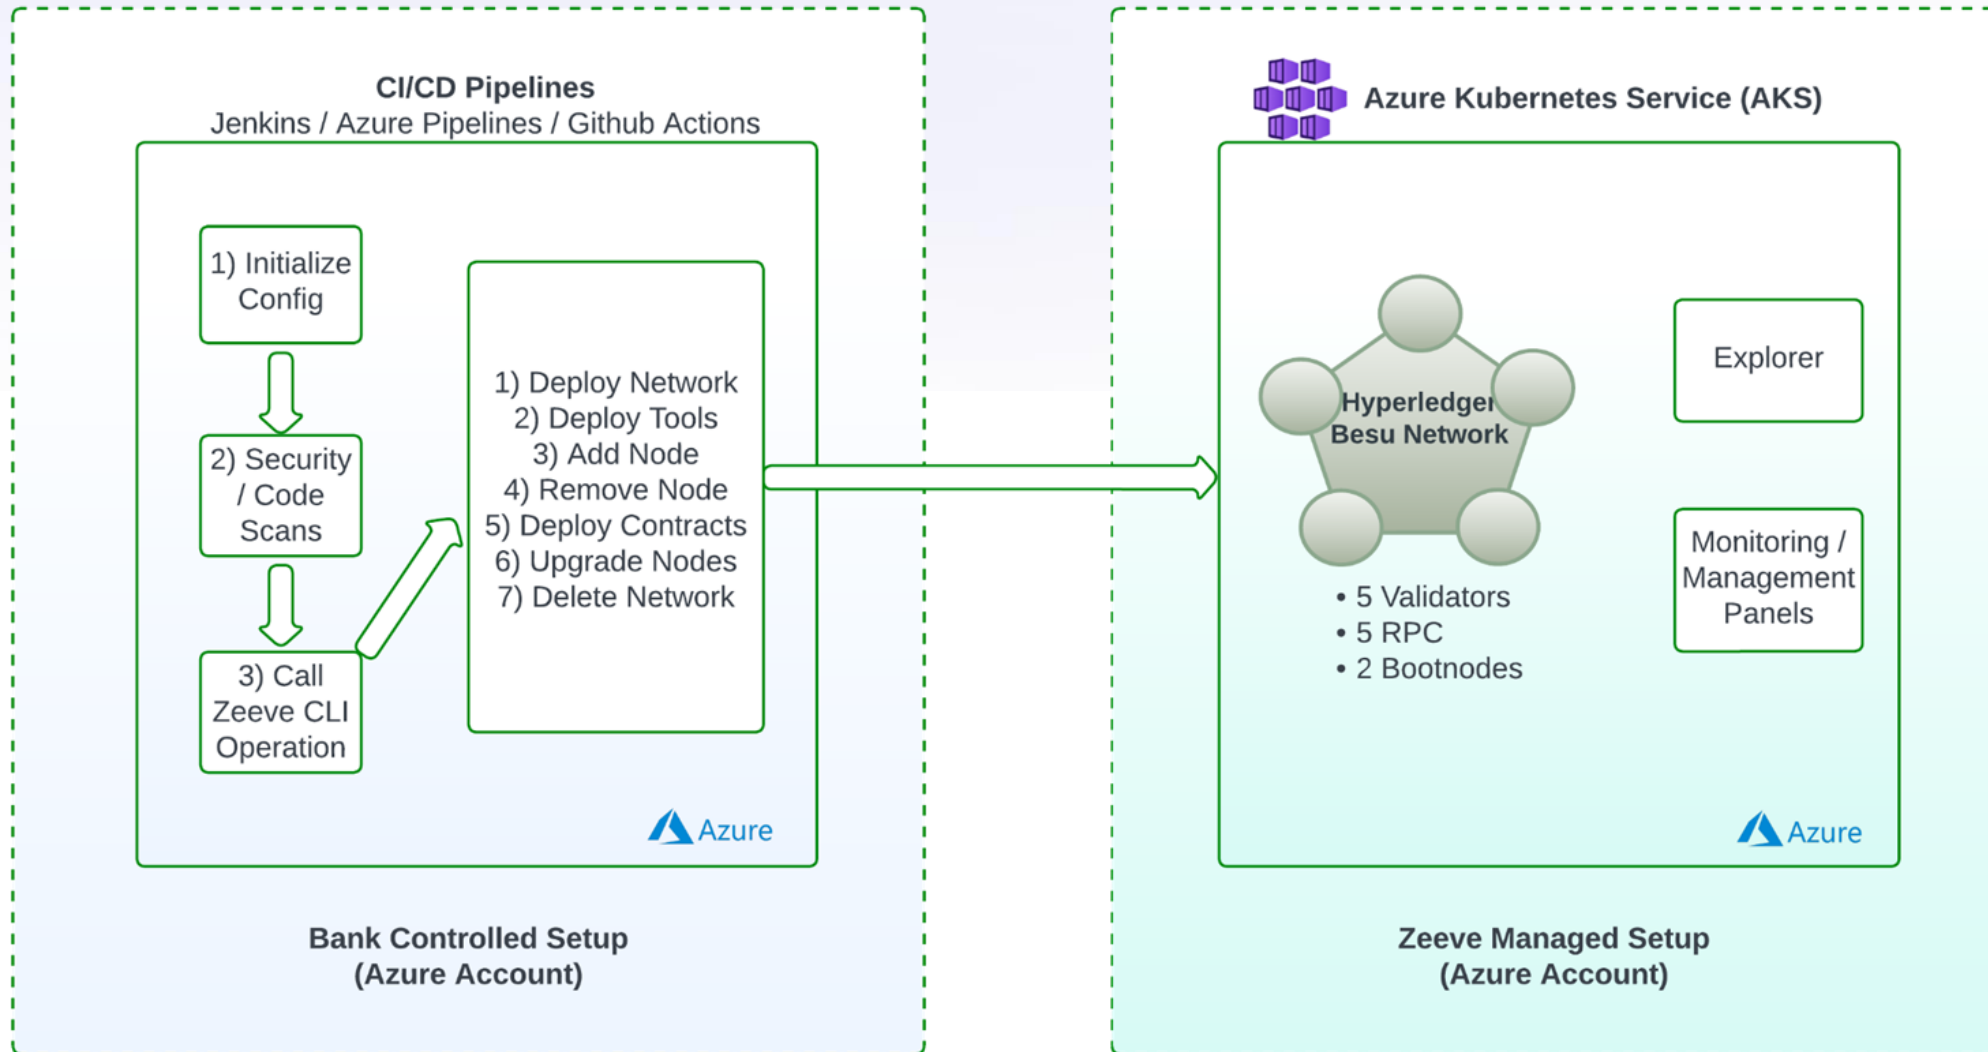

CI/CD Automation Flow