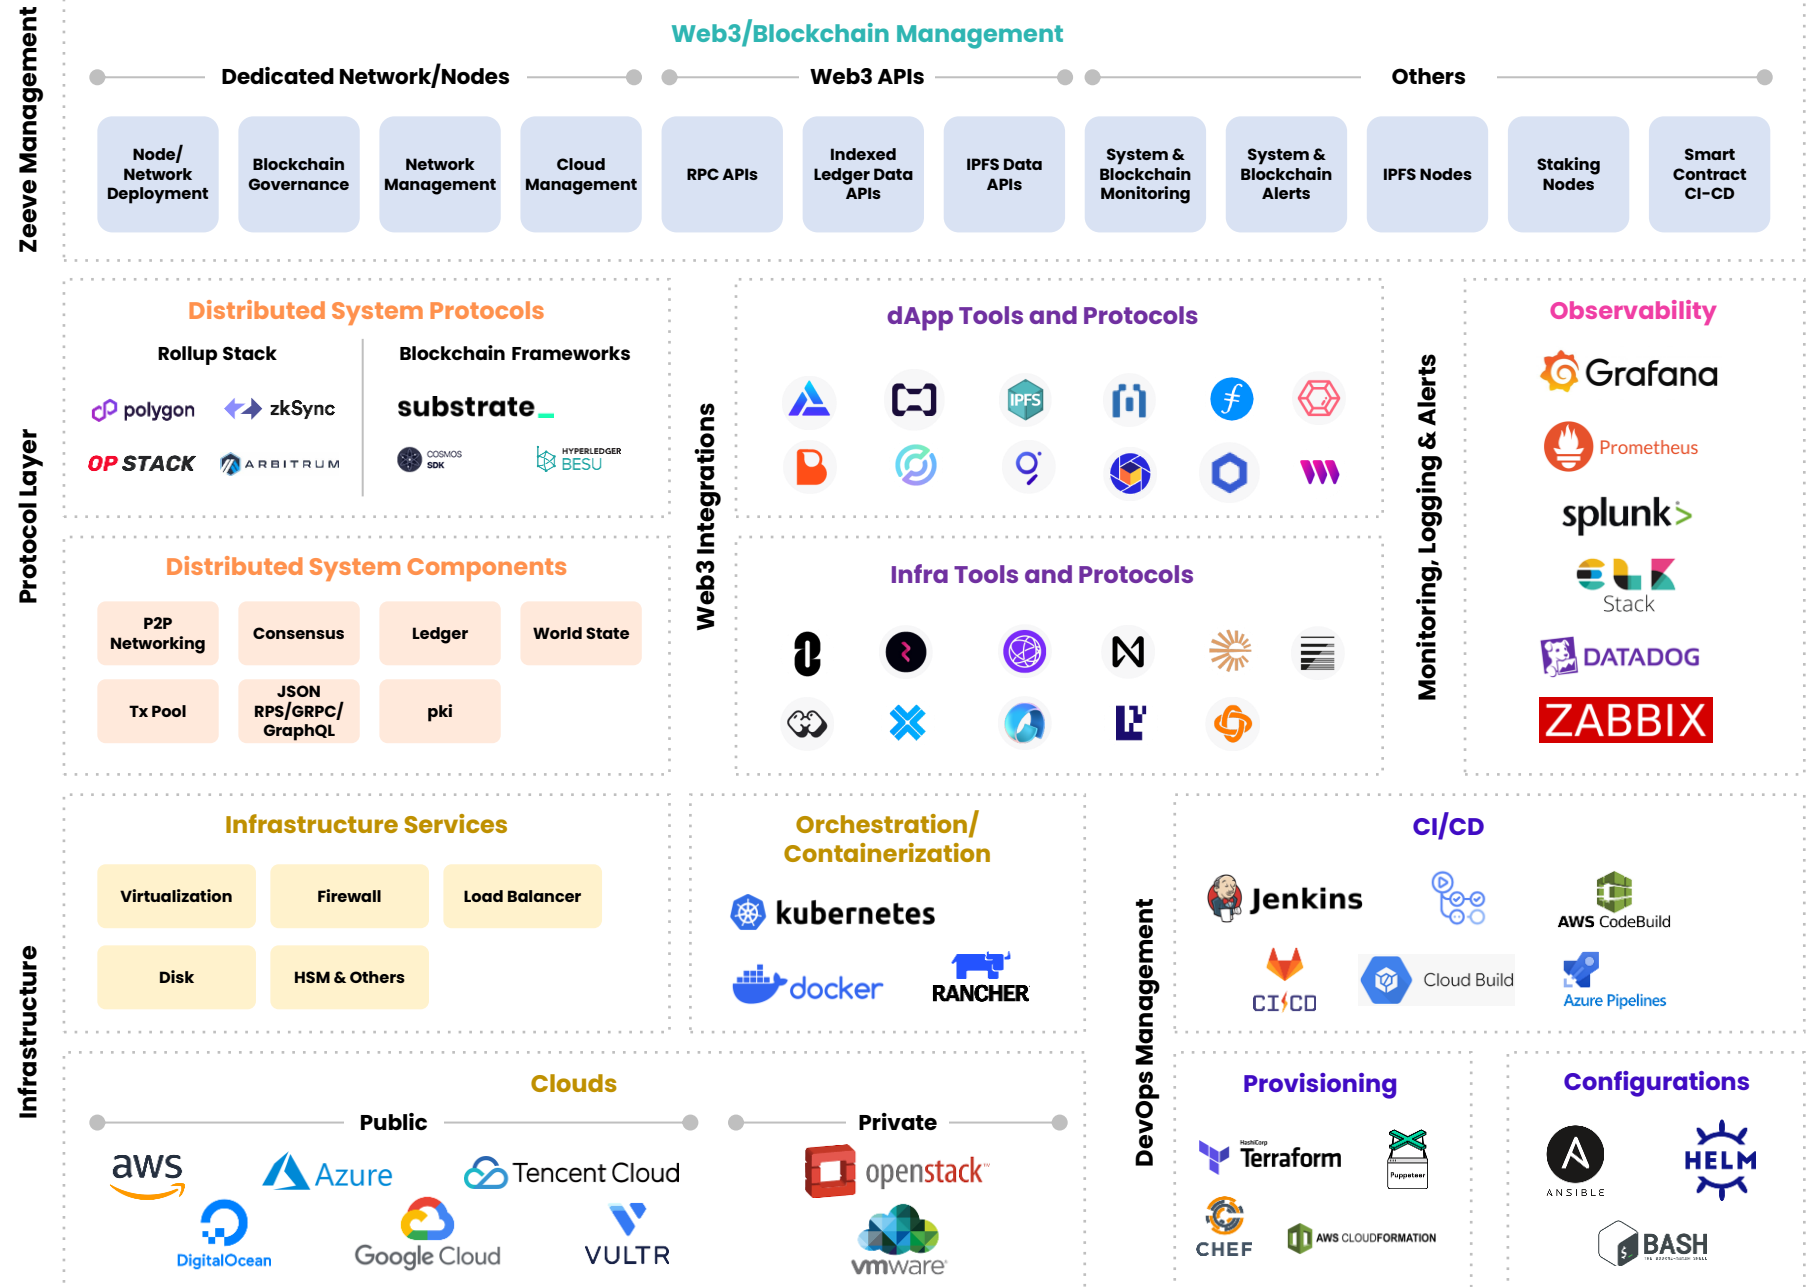

David Palmer - Visionary & Global Platform Innovator
Vodafone Blockchain

6+

Years of Blockchain Experience

100+

Blockchain, DevOps & Subject Matter Experts

40+

Blockchain Protocols Supported

9

Cloud Providers Supported

40+

Enterprises using Zeeve platform

300+

Blockchain Networks on the Zeeve Platform

Enterprise Ready Stack

Zeeve BaaS Platform offers integrations and support for all leading tools and stacks to build a cut above.

Zeeve Platform and Products

Rollups as a service

- Launchpad for Rollups
- Support for both OP Stack and zkRollups
- Rich with Explorer, Faucet, Bridges, wallets etc
- Enterprise SLA
- 24x7 monitoring
- Migration Support

Traceye - Data Indexing

- Index and Query Blockchain data 5x faster
- 99.99% availability
- Support for Public Chains and AppChains/ Rollups
- Webhooks, alerts, zero maintenance

TraceHawk - Block Explorer